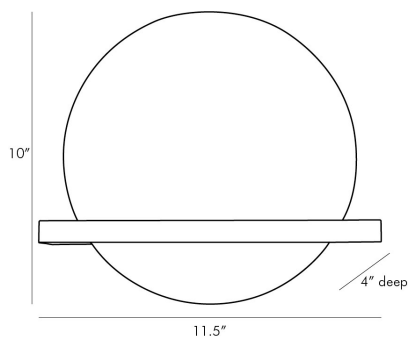

ARTERIOS

SAVION SCONCE

49673

H: 10 IN, W: 11.5 IN, D: 4 IN

Bronze, White Onyx

Contract Suitable As Is

Gorgeous polished white onyx creates a warm filtered light and adds natural sophistication to any space. The bulb beneath accentuates the stone's organic veins and features brilliantly as it rests perfectly in the frame. The fixture mounts directly from a steel frame finished in bronze. Approved for use in covered outdoor areas. Onyx will vary naturally in tone and texture.

APPEARANCE

Material	Alabaster, Steel
Finish	Bronze, White
Finish Will Vary	true
Top Coat/Sealant	false

DIMENSIONS

Backplate	4.5 IN
	H: 5 IN, W: 5 IN, D: .5 IN

WIRING

Rating	Indoor Only
Cord	1 FT, Black/White, SVT
Socket	1, Type B - E12
Maximum Watt	60
Voltage	110-120 V

CERTIFICATIONS

Cerifications	Mexico United States, Canada
---------------	---------------------------------

COMPLIANCY

UL/ETL	Yes
RoHS	true

SHIPPING

Product Weight	6.5 LBS
Gross Weight 1	7.5 LBS
Shipping Box 1	H: 8.1 IN, L: 13.8 IN, W: 12.6 IN